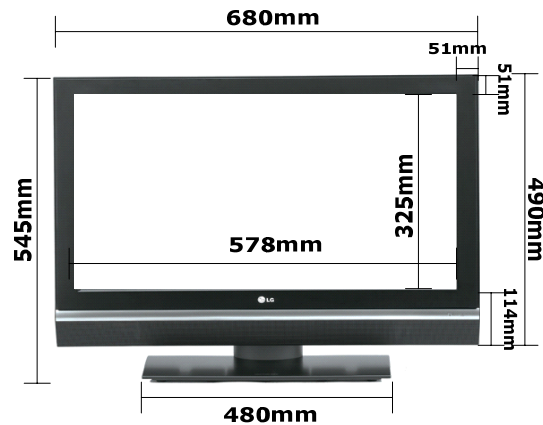

26 LG LCD TV

<http://hk.lgservice.com/gcsc/b2c/hpi/main?tc=owm.command.OwmCmd>

Specification

| Model | 26 LG LC2R LCD | |
|----------------|---|--|
| Color | Black | |
| Dimension | 680(W) X 490(H) X 120(D)mm 680(W) X 545(H) X 235(D)mm with stand | |
| Screen Size | 578(W) X 325(H) mm | |
| Resolution | 1366 X 768 | |
| Contrast Ratio | 800: 1 | |
| Weight | 16.5 kg | |
| INPUT/OUTPUT | Video input | Composite x1 , S-Video x1, Component x1 |
| | Graphic input | VGA 15pin x1, DVI x1 |
| | Audio input | AV audio x2, HDTV audio x1 |
| | Audio output | TV audio x1 |

Side View (mm)

Back View (mm)

Wall mount Side view (mm)