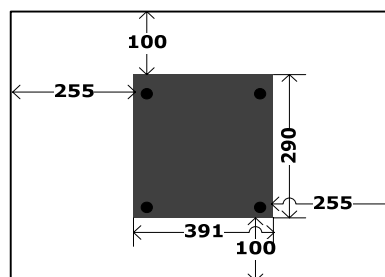

26 LG LCD TV

<http://hk.lgservice.com/gcsc/b2c/hpi/main?tc=owm.command.OwmCmd>

Specification

| Model | 26 LG LC2R LCD | |
|----------------|---|--|
| Color | Black | |
| Dimension | 680(W) X 490(H) X 120(D)mm 680(W) X 545(H) X 235(D)mm with stand | |
| Screen Size | 578(W) X 325(H) mm | |
| Resolution | 1366 X 768 | |
| Contrast Ratio | 800: 1 | |
| Weight | 16.5 kg | |
| INPUT/OUTPUT | Video input | Composite x1 , S-Video x1, Component x1 |
| | Graphic input | VGA 15pin x1, DVI x1 |
| | Audio input | AV audio x2, HDTV audio x1 |
| | Audio output | TV audio x1 |

Side View (mm)

Back View (mm)

Wall mount Side view (mm)