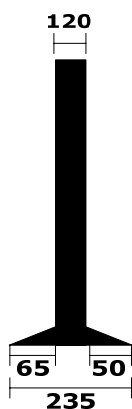

26 LG LCD TV

<http://hk.lgservice.com/gcsc/b2c/hpi/main?tc=owm.command.OwmCmd>

Specification

| Model | 26 LG LC2R LCD | |
|----------------|---|--|
| Color | Black | |
| Dimension | 680(W) X 490(H) X 120(D)mm 680(W) X 545(H) X 235(D)mm with stand | |
| Screen Size | 578(W) X 325(H) mm | |
| Resolution | 1366 X 768 | |
| Contrast Ratio | 800: 1 | |
| Weight | 16.5 kg | |
| INPUT/OUTPUT | Video input | Composite x1 , S-Video x1, Component x1 |
| | Graphic input | VGA 15pin x1, DVI x1 |
| | Audio input | AV audio x2, HDTV audio x1 |
| | Audio output | TV audio x1 |

Side View (mm)

Back View (mm)

Wall mount Side view (mm)