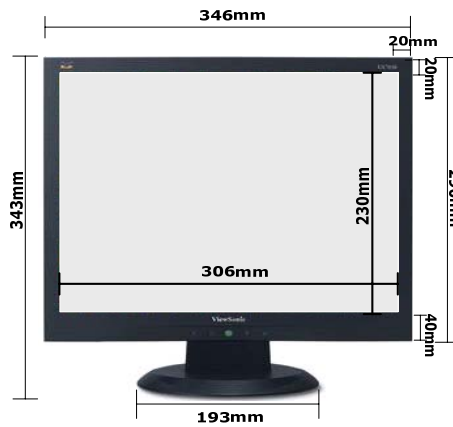

15" View Sonic LCD

<http://www.hk.viewsonic.com/products/productspecs.php?id=302&s=specs>

Specification

Model		VA503b
Color		Black
Dimension		346(W) X 290(H) X 50(D) mm 346(W) X 343(H) X 147(D) mm with stand
Screen Size		306(W) X 230(H) mm
Resolution		1024 X 768
Contrast Ratio		500 : 1
Weight		2.8 kg
INPUT/OUTPUT	Video input	-
	Graphic input	VGA x1
	Audio input	-
	Audio output	-

Side View (mm)

Back View (mm)