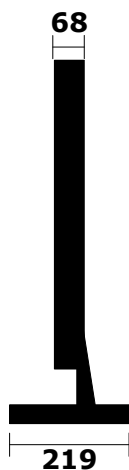

View Sonic 24" LCD TV

<http://www.hk.viewsonic.com/products>

Specification

Model	VX2439wm	
Color	Black	
Dimension	562(W) X 426(H) X 68(D)mm 562(W) X 372(H) X 219(D)mm with stand	
Screen Size	524(W) X 295(H)mm	
Resolution	1920 X 1080	
Contrast Ratio	300,000 比 1 (DCR)	
Weight	6.8kg	
INPUT/OUTPUT	Video input	-
	Graphic input	DVI-D x1, HDMI x 1, VGA x 1
	Audio input	PC audio x1
	Audio output	-

Side View

Back View