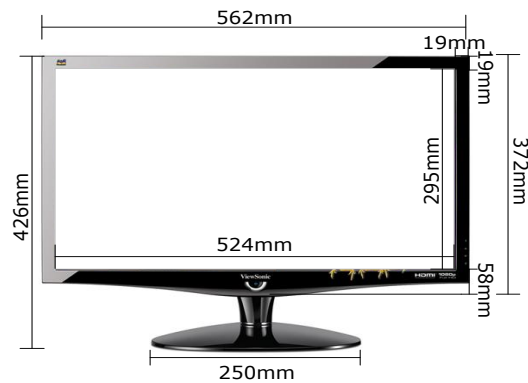

View Sonic 24" LCD TV

<http://www.hk.viewsonic.com/products>

Specification

Model	VX2439wm	
Color	Black	
Dimension	562(W) X 426(H) X 68(D)mm 562(W) X 372(H) X 219(D)mm with stand	
Screen Size	524(W) X 295(H)mm	
Resolution	1920 X 1080	
Contrast Ratio	300,000 比 1 (DCR)	
Weight	6.8kg	
INPUT/OUTPUT	Video input	-
	Graphic input	DVI-D x1, HDMI x 1, VGA x 1
	Audio input	PC audio x1
	Audio output	-

Side View

Back View